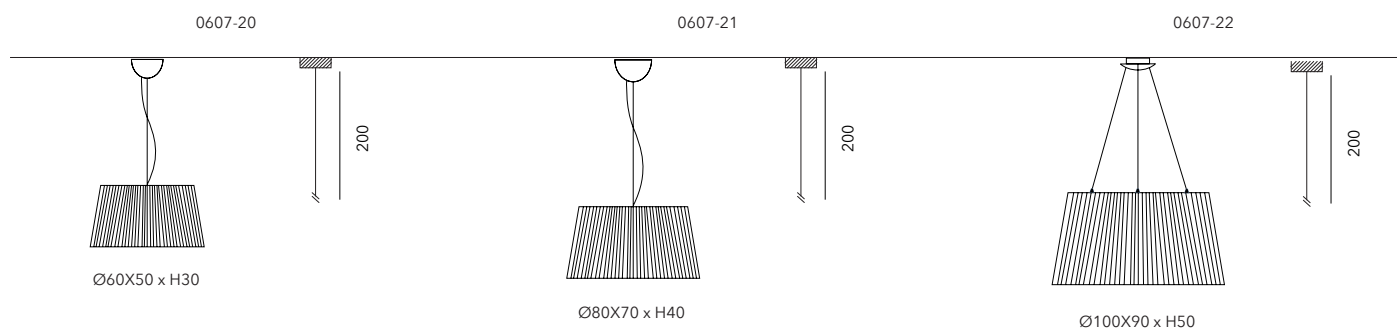

TECHNICAL SHEET

0607-20 SEMICONE

Mounting: Sospensione / Suspension

Environment: Indoor - IP20

Materials: Tessuto e Metallo / Fabric and Metal

Voltage: 220-240V 50/60Hz

Source: Bulb 3 x 10W E27 - LED

Chiusura inferiore parziale plexiglass /
Partial plexiglass bottom clousure

0607-21 SEMICONE

Mounting: Sospensione / Suspension

Environment: Indoor - IP20

Materials: Tessuto e Metallo / Fabric and Metal

Voltage: 220-240V 50/60Hz

Source: Bulb 3 x 10W E27 - LED

Chiusura inferiore parziale plexiglass /
Partial plexiglass bottom clousure

0607-22 SEMICONE

Mounting: Sospensione / Suspension

Environment: Indoor - IP20

Materials: Tessuto e Metallo / Fabric and Metal

Voltage: 220-240V 50/60Hz

Source: Bulb 3 x 10W E27 - LED

Chiusura inferiore parziale plexiglass /
Partial plexiglass bottom clousure