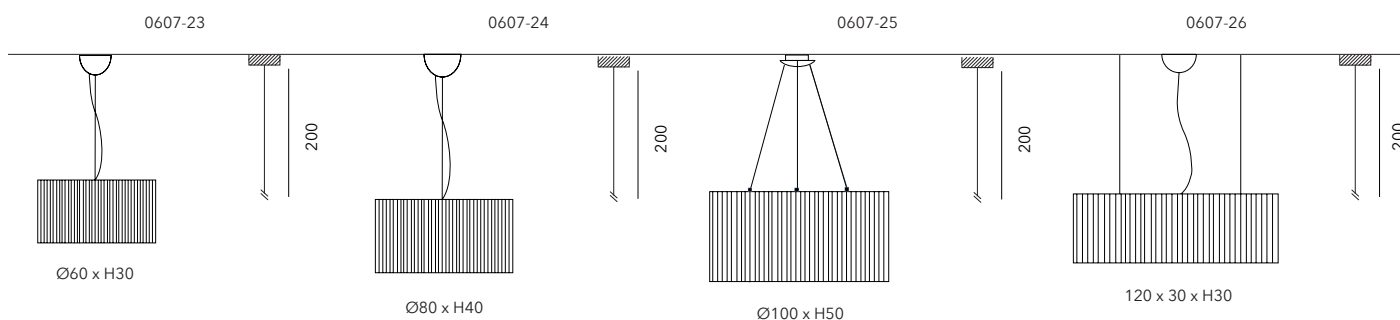

0607-26 RECTANGULAR

Mounting: Sospensione / Suspension

Environment: Indoor - IP20

Materials: Tessuto e Metallo / Fabric and Metal

Voltage: 220-240V 50/60Hz

Source: Bulb 3 x 10W E27 - LED

Chiusura inferiore totale plexiglass /
Total plexiglass bottom clousure